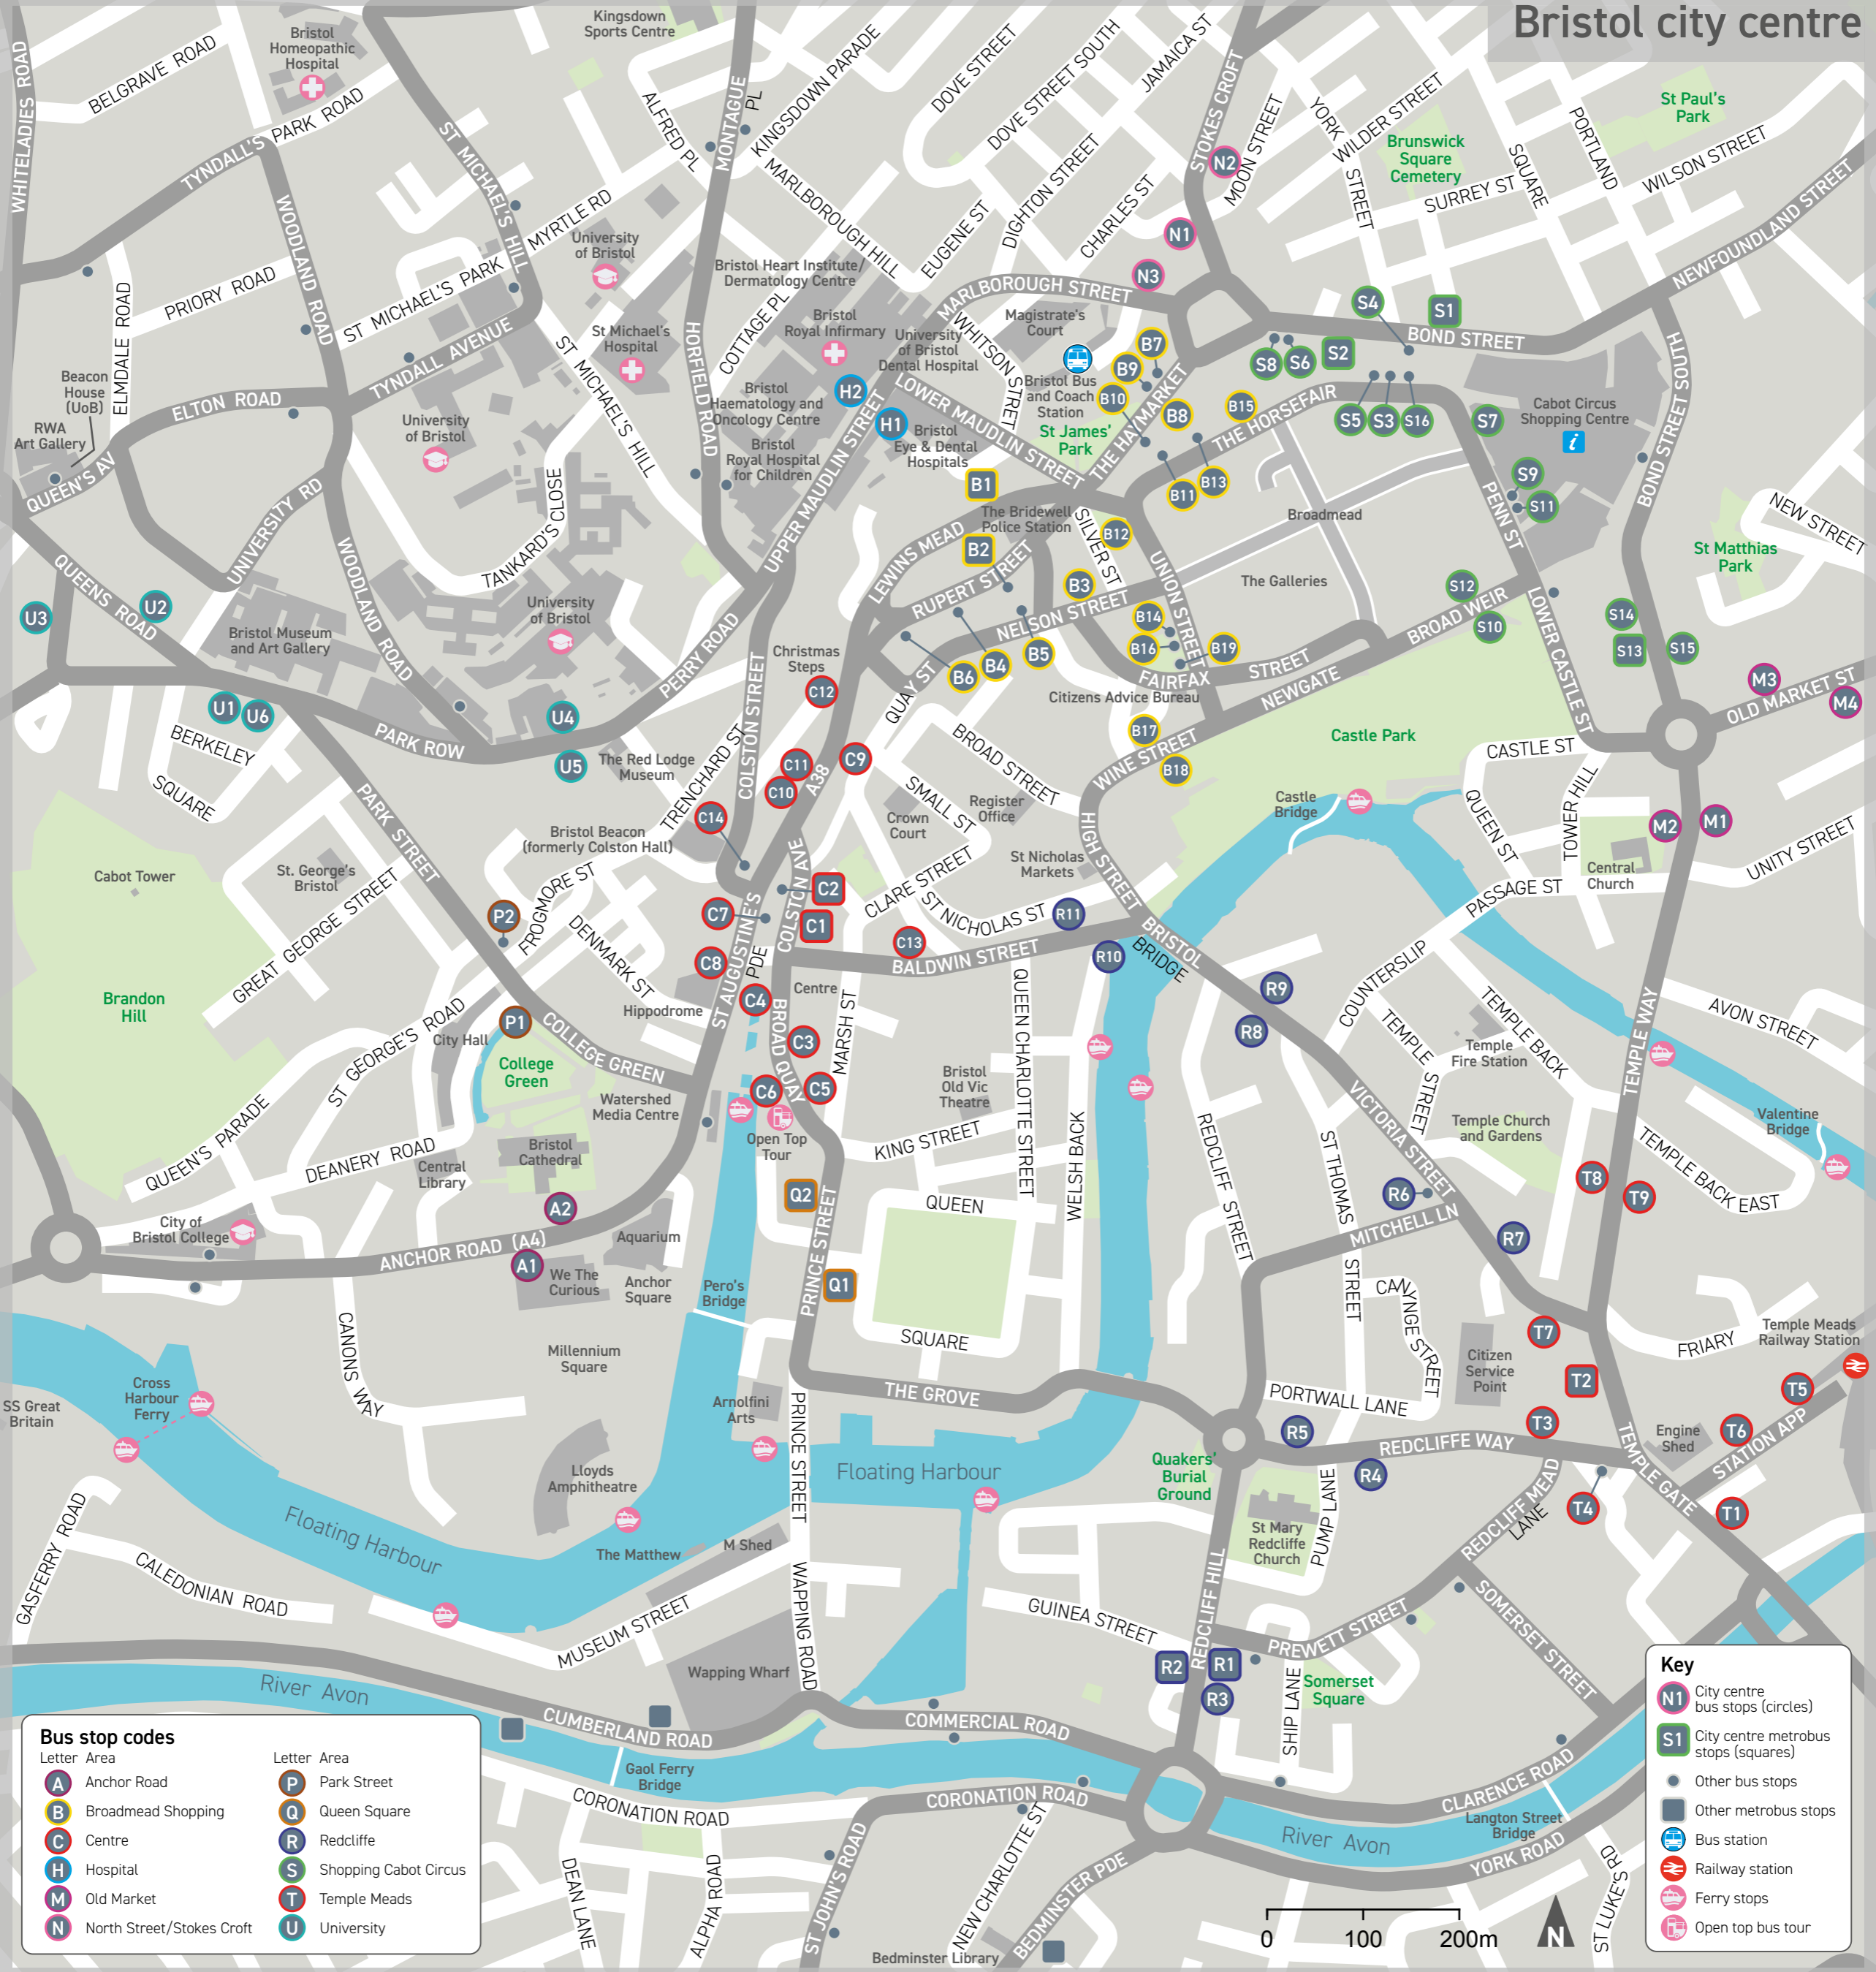

# Bristol city centre

**Bus stop codes**

Letter	Area	Letter	Area
A	Anchor Road	P	Park Street
B	Broadmead Shopping	Q	Queen Square
C	Centre	R	Redcliffe
H	Hospital	S	Shopping Cabot Circus
M	Old Market	T	Temple Meads
N	North Street/Stokes Croft	U	University

**Key**

- N1 City centre bus stops (circles)
- S1 City centre metrobus stops (squares)
- Other bus stops
- Other metrobus stops
- 🚏 Bus station
- 🚉 Railway station
- 🚢 Ferry stops
- 🚗 Open top bus tour