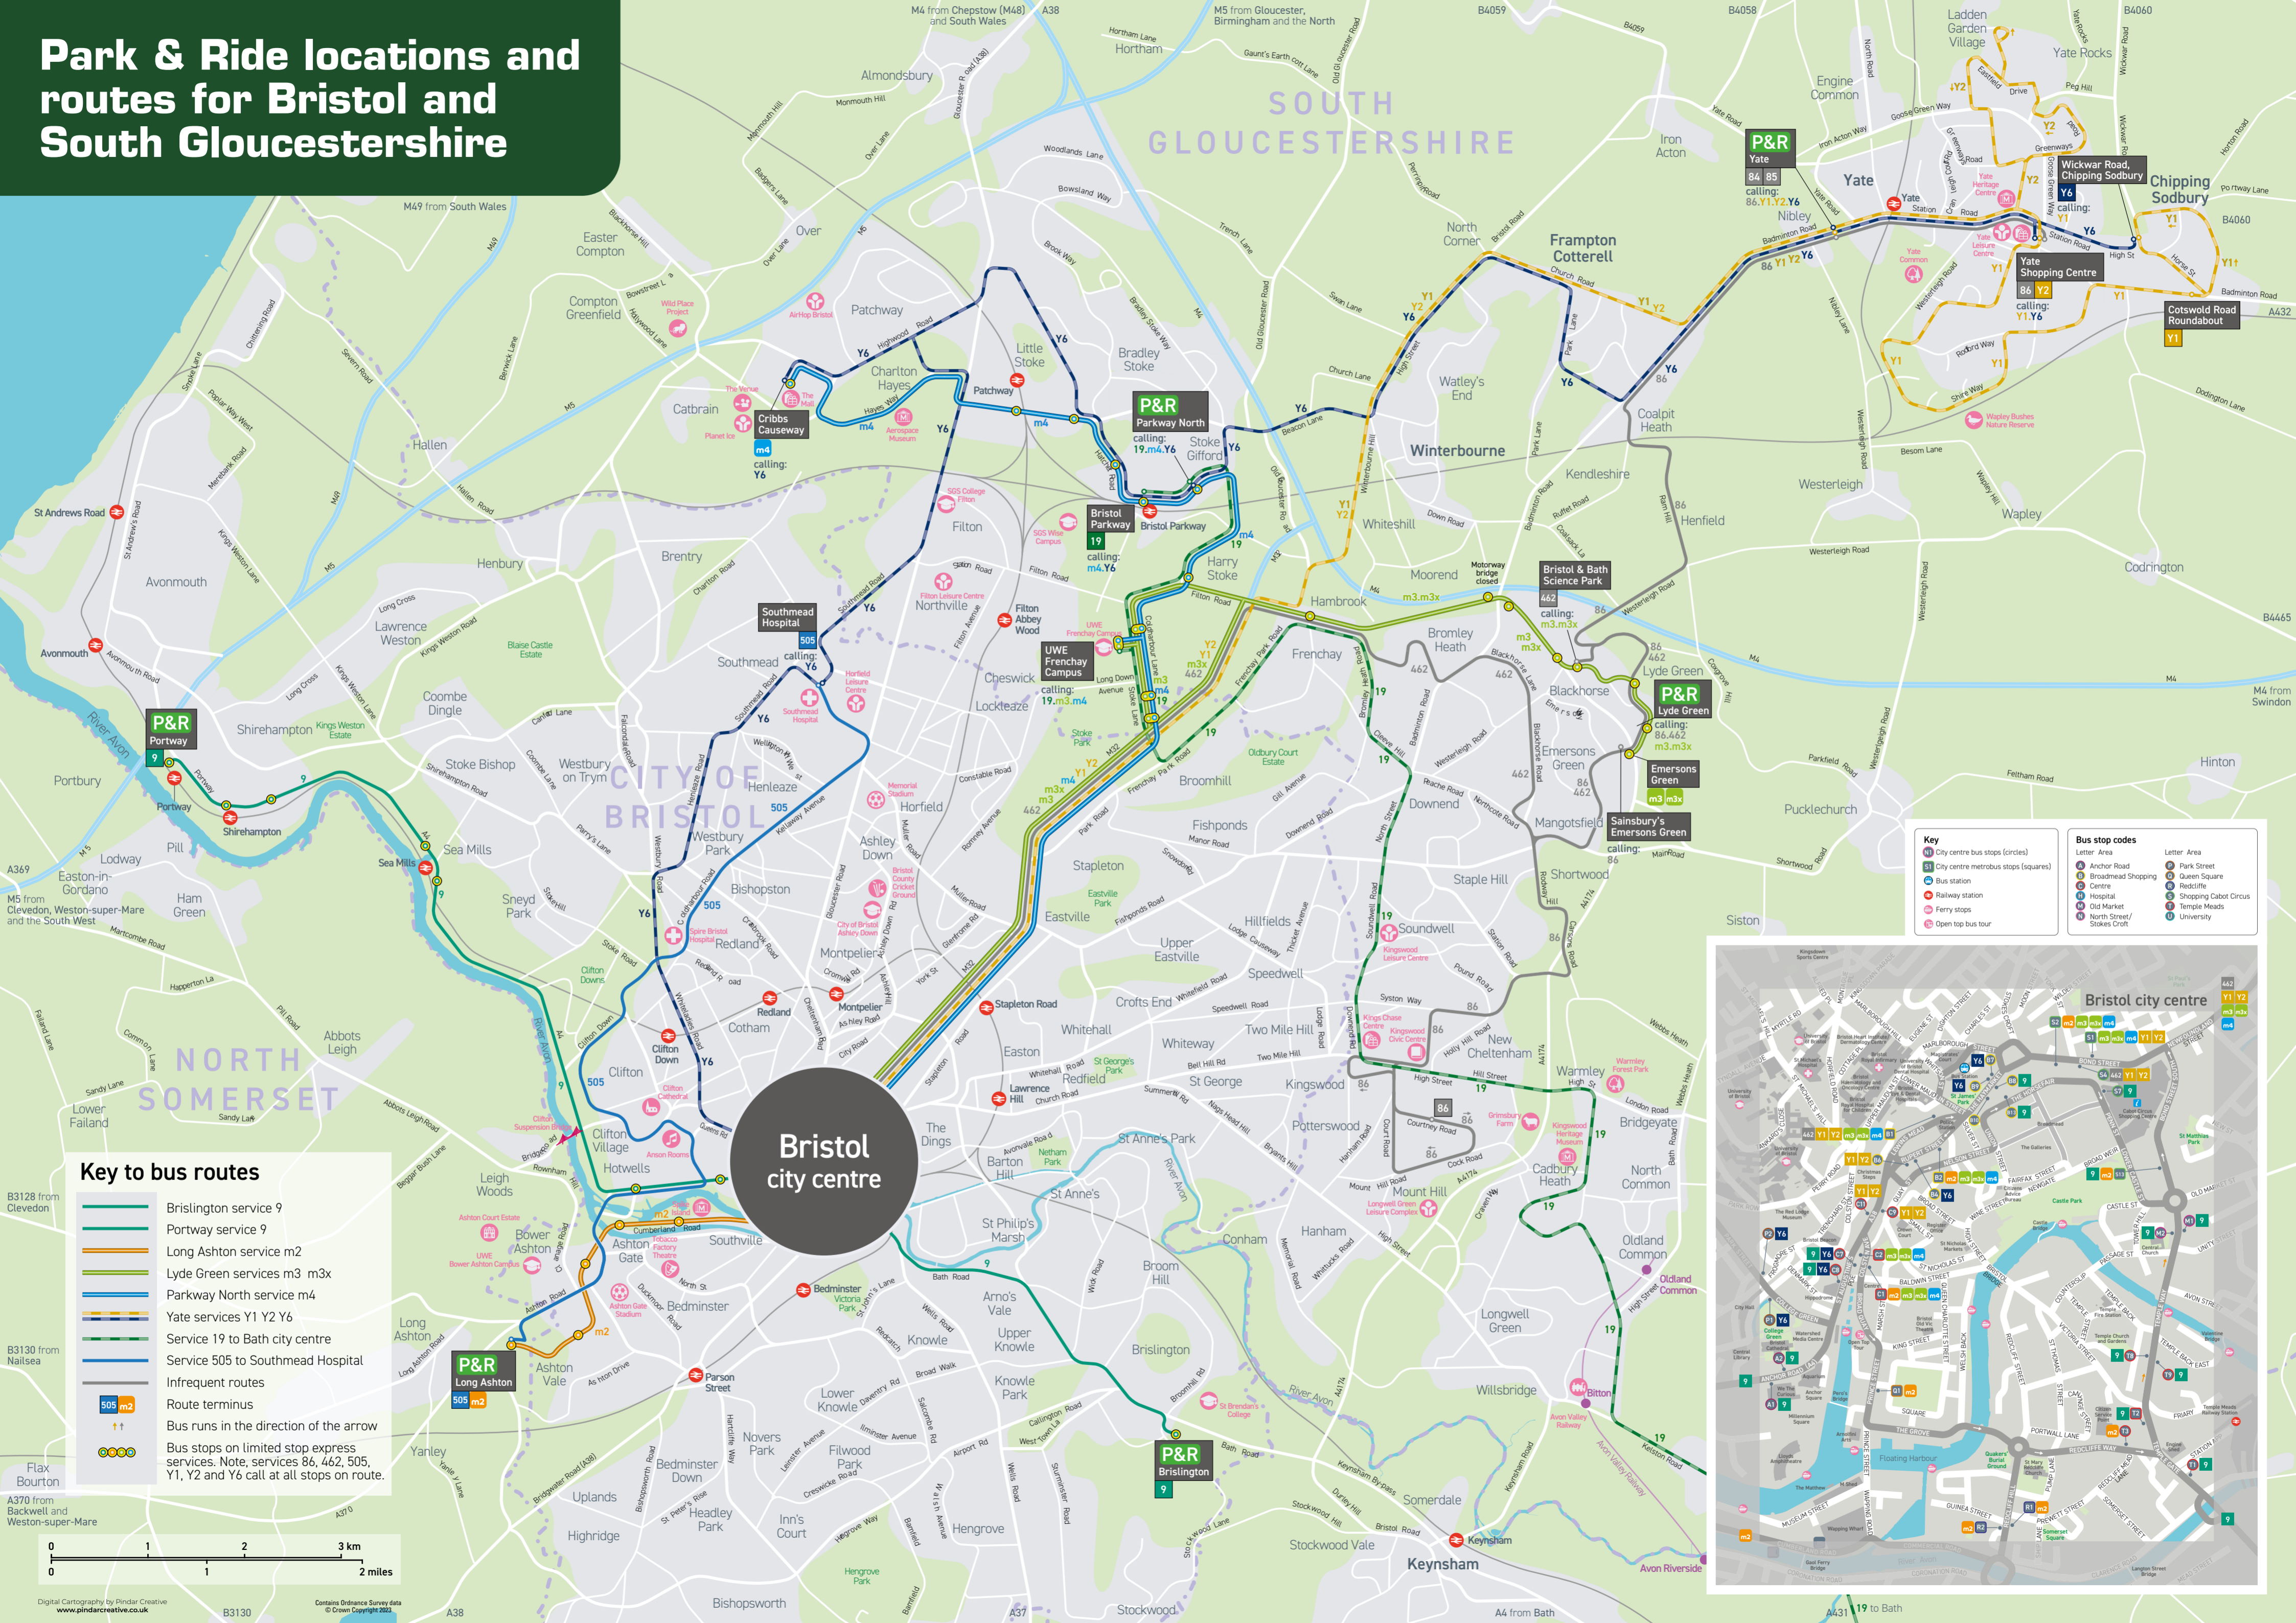

Park & Ride locations and routes for Bristol and South Gloucestershire

Bristol city centre

Key to bus routes

- Brislington service 9
- Portway service 9
- Long Ashton service m2
- Lyde Green services m3 m3x
- Parkway North service m4
- Yate services Y1 Y2 Y6
- Service 19 to Bath city centre
- Service 505 to Southmead Hospital
- Infrequent routes
- Route terminus
- Bus runs in the direction of the arrow
- Bus stops on limited stop express services. Note, services 86, 462, 505, Y1, Y2 and Y6 call at all stops on route.

Key

- City centre bus stops (circles)
- City centre metrobus stops (squares)
- Bus station
- Railway station
- Ferry stops
- Open top bus tour

Bus stop codes

Letter Area	Letter Area
A Anchor Road	P Park Street
B Broadmead Shopping Centre	Q Queen Square
C Centre	R Roadside
H Hospital	S Shopping Cabot Circus
M Market	T Temple Meads
N North Street/Stokes Croft	U University