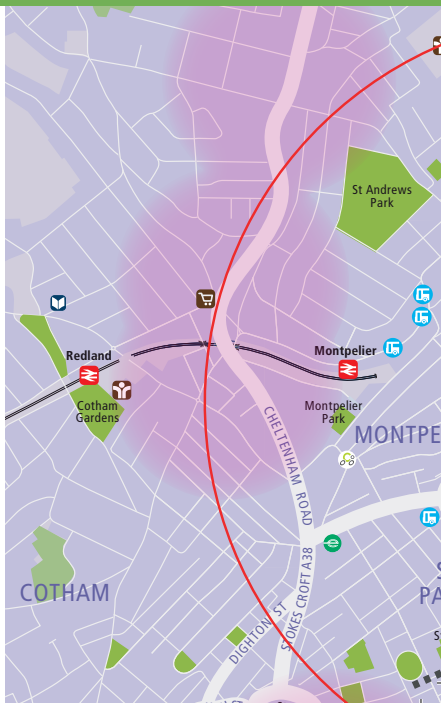

Live arrival and departure times available online

**WALK**

**Walk to Cabot Circus or relax in St Andrews park**

Explore your local area by foot.

## Key

Brooks Laundry Development

Bus stops

Cycle routes:  
Concorde Way

Frome Valley Greenway

Bristol and Bath Railway Path

Railway lines and stations

Co-wheels Car Club

Enterprise Car Club

Schools

Shopping Areas

Key Leisure / Centres

Libraries

CYCLE

**Discover great leisure routes and popular traffic free routes**

Visit our journey planner for Concorde Way and more.

RAIL

**Local stations Stapleton Road and Montpellier**

Visit our website for live arrival and departure times from your local train station.

CAR CLUB

**Save money and stress with a pay-as-you-go car hire services are located near-by**