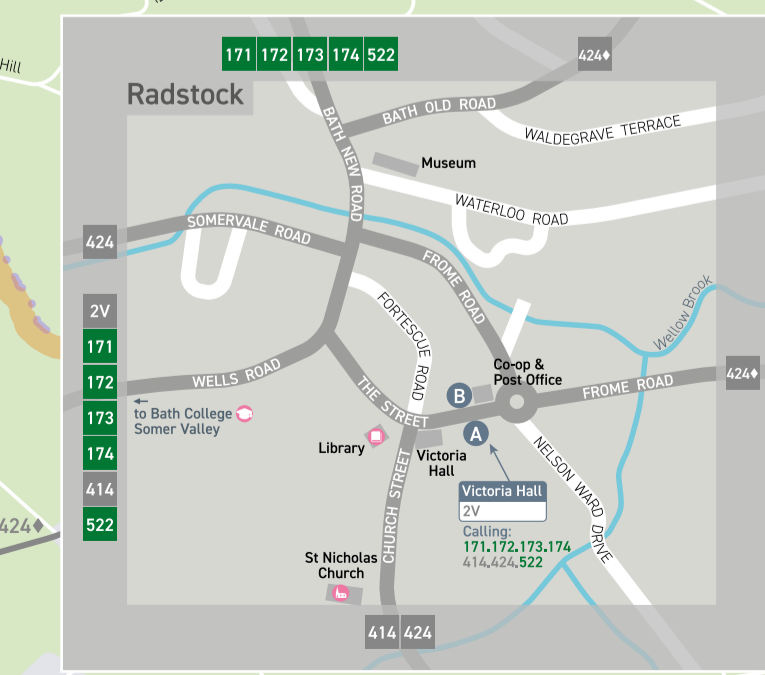

Bath, North East Somerset and South Bristol

Bristol city centre

Bath city centre

Key to bus routes

- metrobuses m1
- metrobuses m2
- metrobuses m3 m3x
- metrobuses m4
- Bristol city routes
- Routes from Bristol city centre that travel beyond the city
- Bristol/Bath University routes
- Bath local routes
- Routes from Bath city centre that travel beyond the city
- Country routes
- Infrequent routes
- Other non bus road
- Route terminus
- Certain journeys
- School journeys open to the public
- Bus runs in direction of arrow