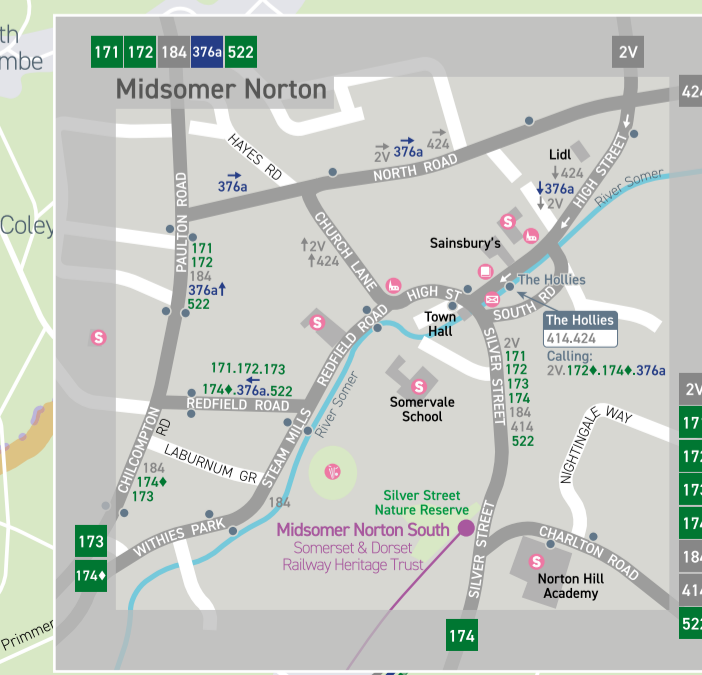

Bath, North East Somerset and South Bristol

Bristol city centre

Bath city centre

Key to bus routes

- metrobuses m1
- metrobuses m2
- metrobuses m3 m3x
- metrobuses m4
- Bristol city routes
- Routes from Bristol city centre that travel beyond the city
- Bristol/Bath University routes
- Bath local routes
- Routes from Bath city centre that travel beyond the city
- Country routes
- Infrequent routes
- Other non bus road
- Route terminus
- Certain journeys
- School journeys open to the public
- Bus runs in direction of arrow