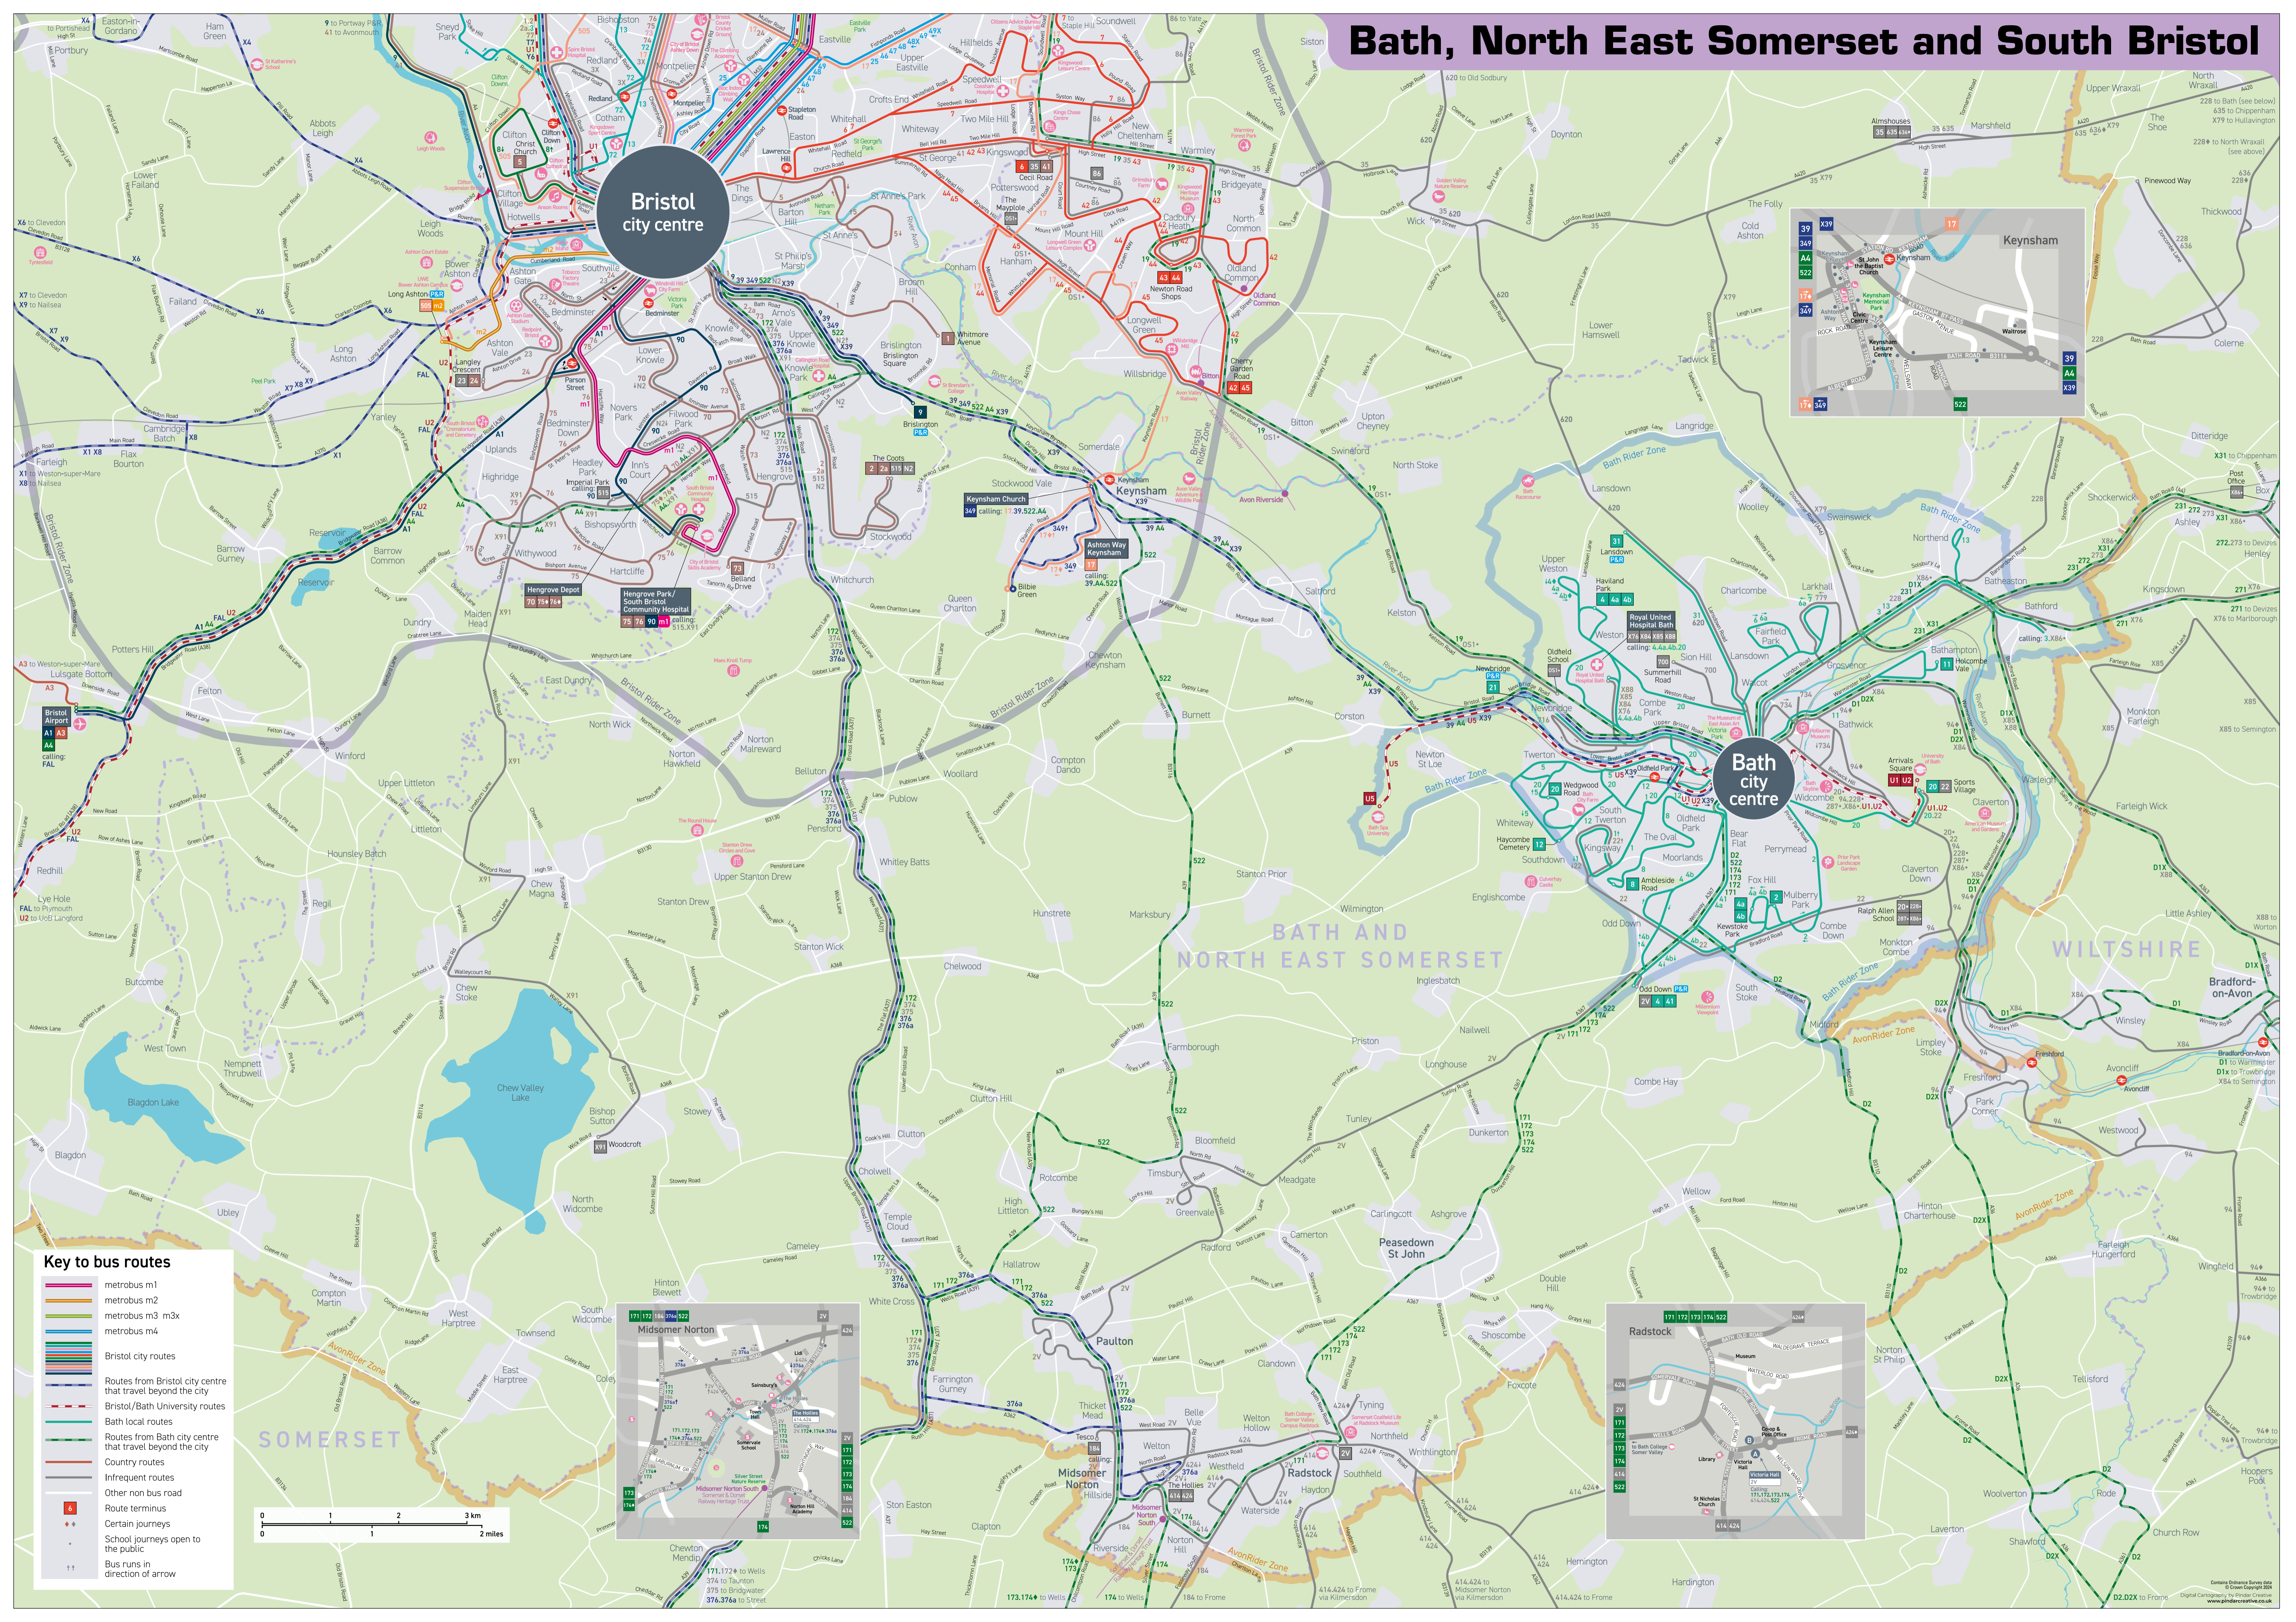

Bath, North East Somerset and South Bristol

Bristol city centre

Bath city centre

Key to bus routes

- metrobuses m1
- metrobuses m2
- metrobuses m3 m3x
- metrobuses m4
- Bristol city routes
- Routes from Bristol city centre that travel beyond the city
- Bristol/Bath University routes
- Bath local routes
- Routes from Bath city centre that travel beyond the city
- Country routes
- Infrequent routes
- Other non bus road
- Route terminus
- Certain journeys
- School journeys open to the public
- Bus runs in direction of arrow