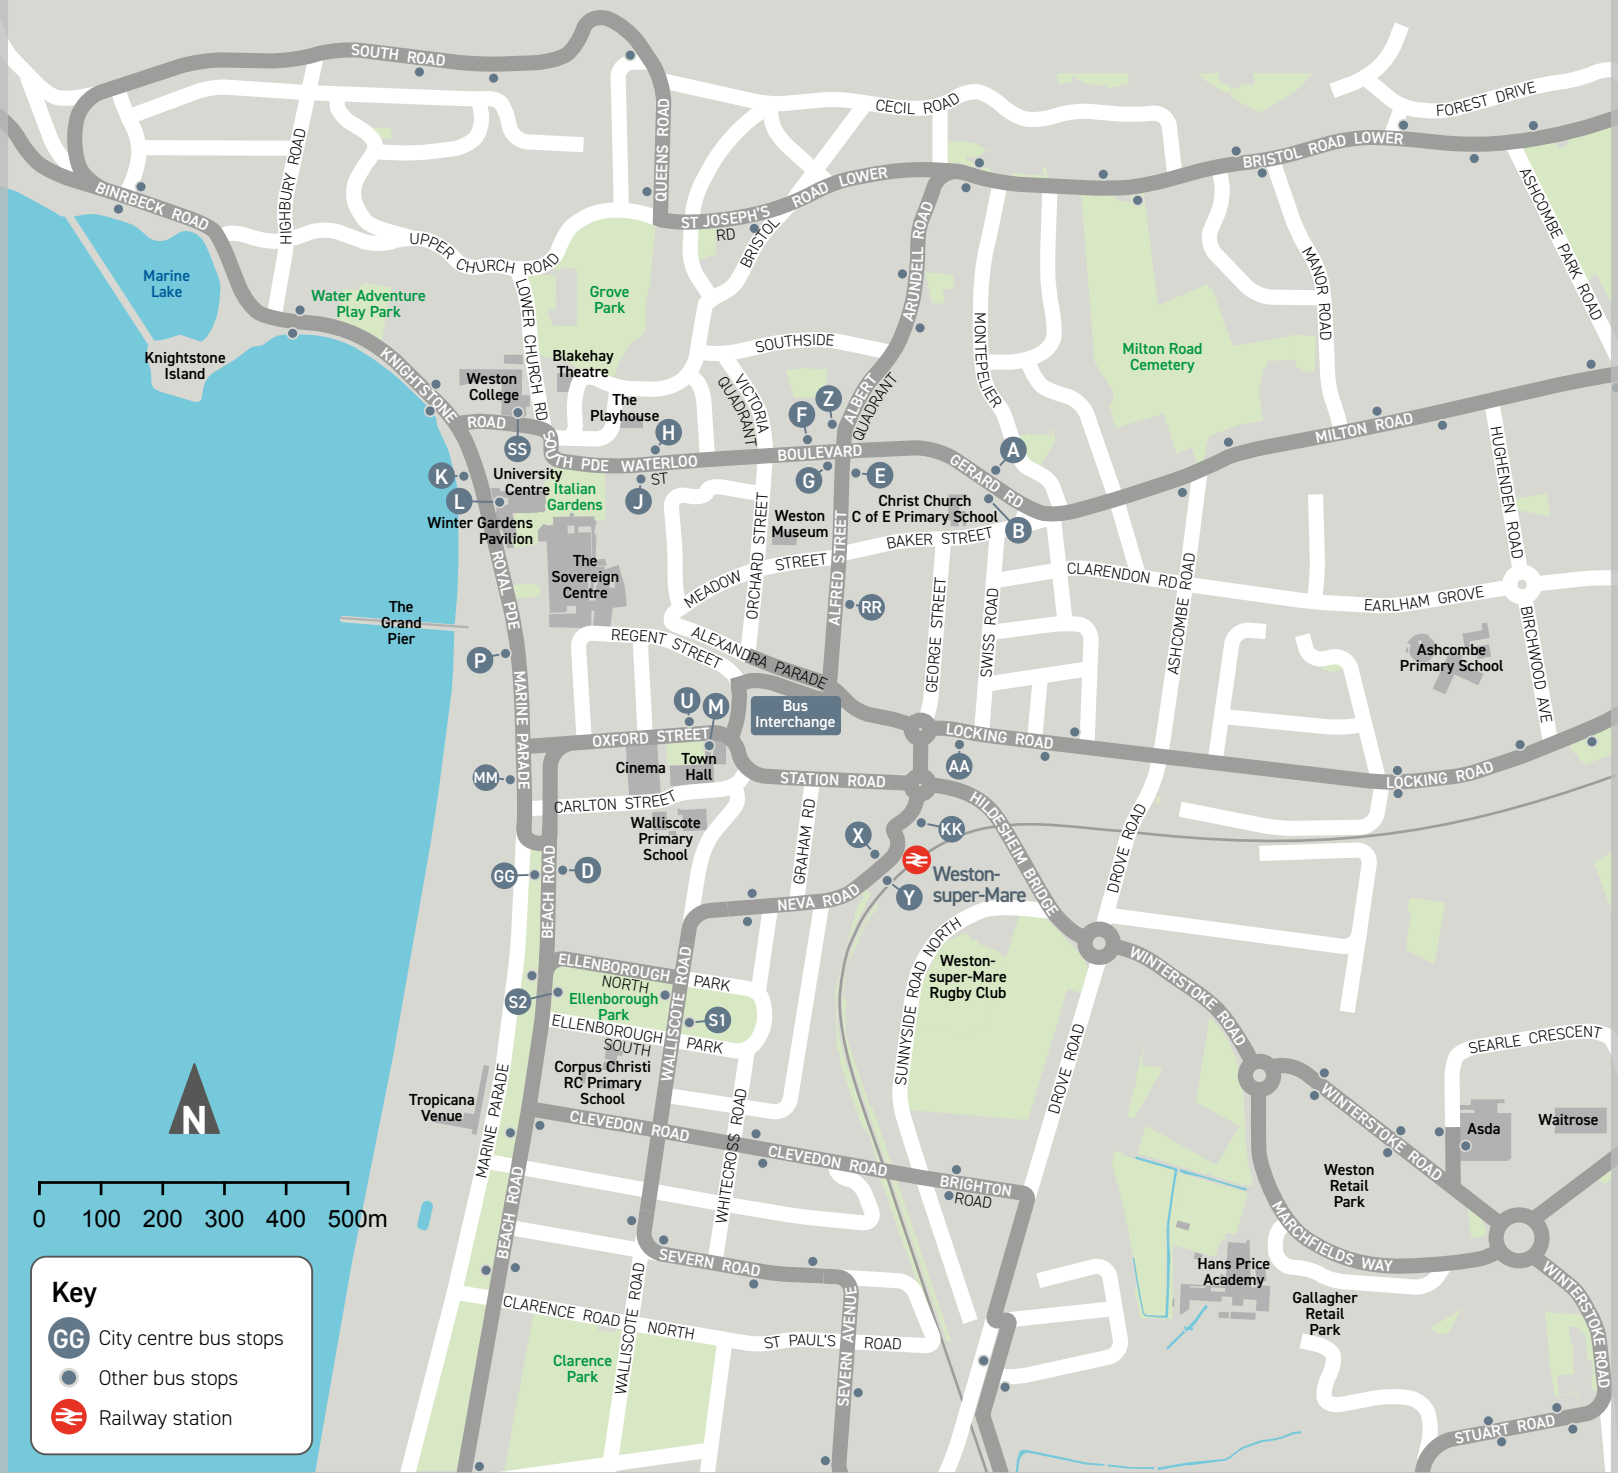

Weston-super-Mare

Key

- GG** City centre bus stops
- Other bus stops
- Railway station